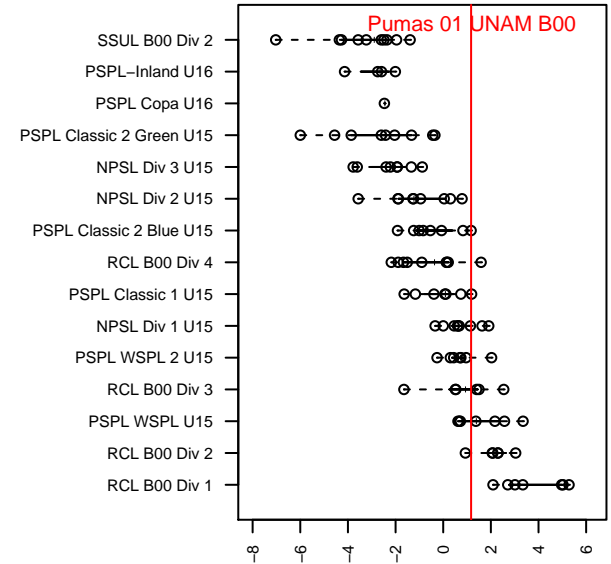

**attack and defense rating
relative to others at age
and all opponents in last 13 months**